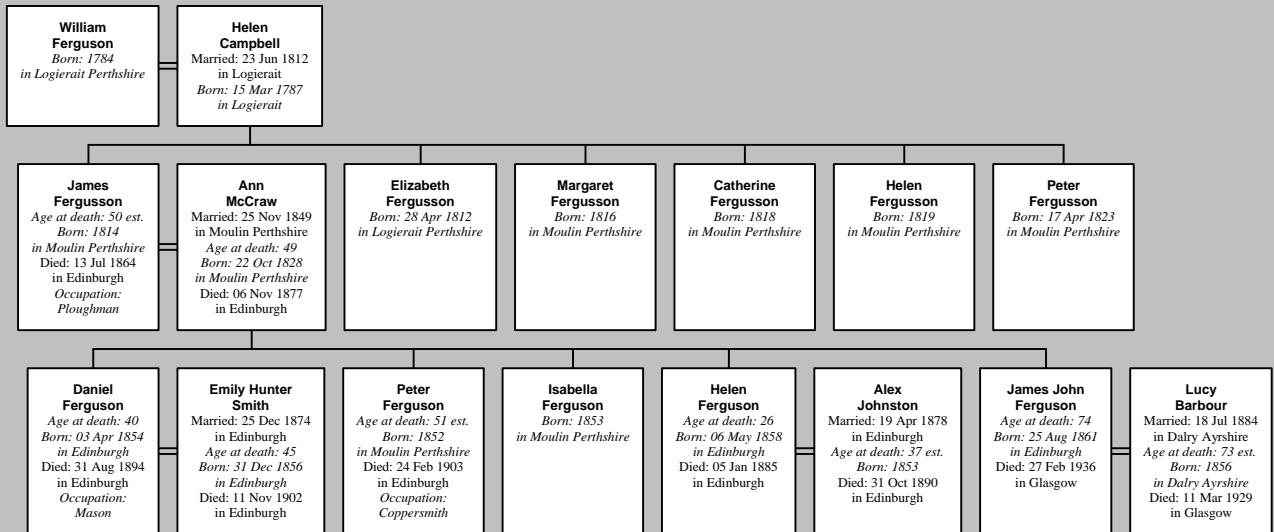

Descendants of William Ferguson

Emily Ferguson
Age at death: 27
Born: 20 May 1882
in Edinburgh
Died: 03 Mar 1910
in Edinburgh

Thomas Flannigan
Married: 21 Jan 1901
in Edinburgh
Born: 12 Jul 1880

Andrew Walker
Married: 29 Jul 1904
in Edinburgh
Born: 1879

Helen (Nellie) Ferguson
Age at death: 67
Born: 07 Aug 1884
in Edinburgh
Died: 15 Jun 1952
in Edinburgh

Matthew Henry Marley
Married: 05 Nov 1920
Born: 1894

Rita Aitken
Born:
in Edinburgh

Emily Smith Fergusson Flannigan
Age at death: 72
Born: 02 Nov 1901
in Edinburgh
Died: 18 Nov 1973
in Edinburgh

James Alexander Dodds
Married: 05 Jun 1925
in Edinburgh
Age at death: 75
Born: 24 Jan 1902
in Edinburgh
Died: 23 Feb 1977
in Edinburgh

Dumbreck Dodds
Age at death: 79
Born: 09 Mar 1927
in Edinburgh
Died: 08 Sep 2006
in Edinburgh